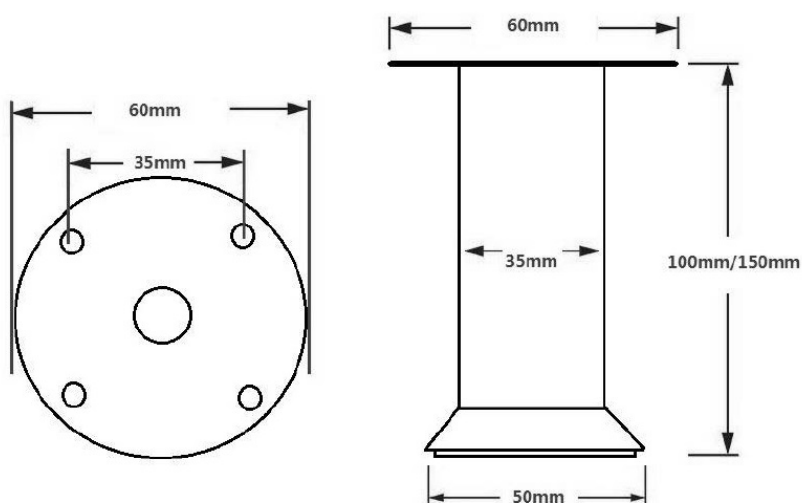

PRODUCT SHEET

Description:

Metal Leg "Siri", $\varnothing 35 \times 150$ mm, SS-look, W/Plate $\varnothing 60$ mm, cc: 35mm, W/Adjustable Glide , 15mm Height Regulation

Item number:

06.09.420-0

Units	Box	Carton	HS Code	Barcode
Pcs.	10	50	8302420090	 5704866511858

SISO A/S

Mileparken 11
DK-2740 Skovlunde
Denmark
VAT: DK 24786013

Phone +45 45 830 900

www.siso.dk
siso@siso.dk

Danske Bank
Nytorv Branch
Copenhagen
SWIFT: DABADKKK

Account no.
4180 3112 112936
IBAN Account
DK7230003112112936